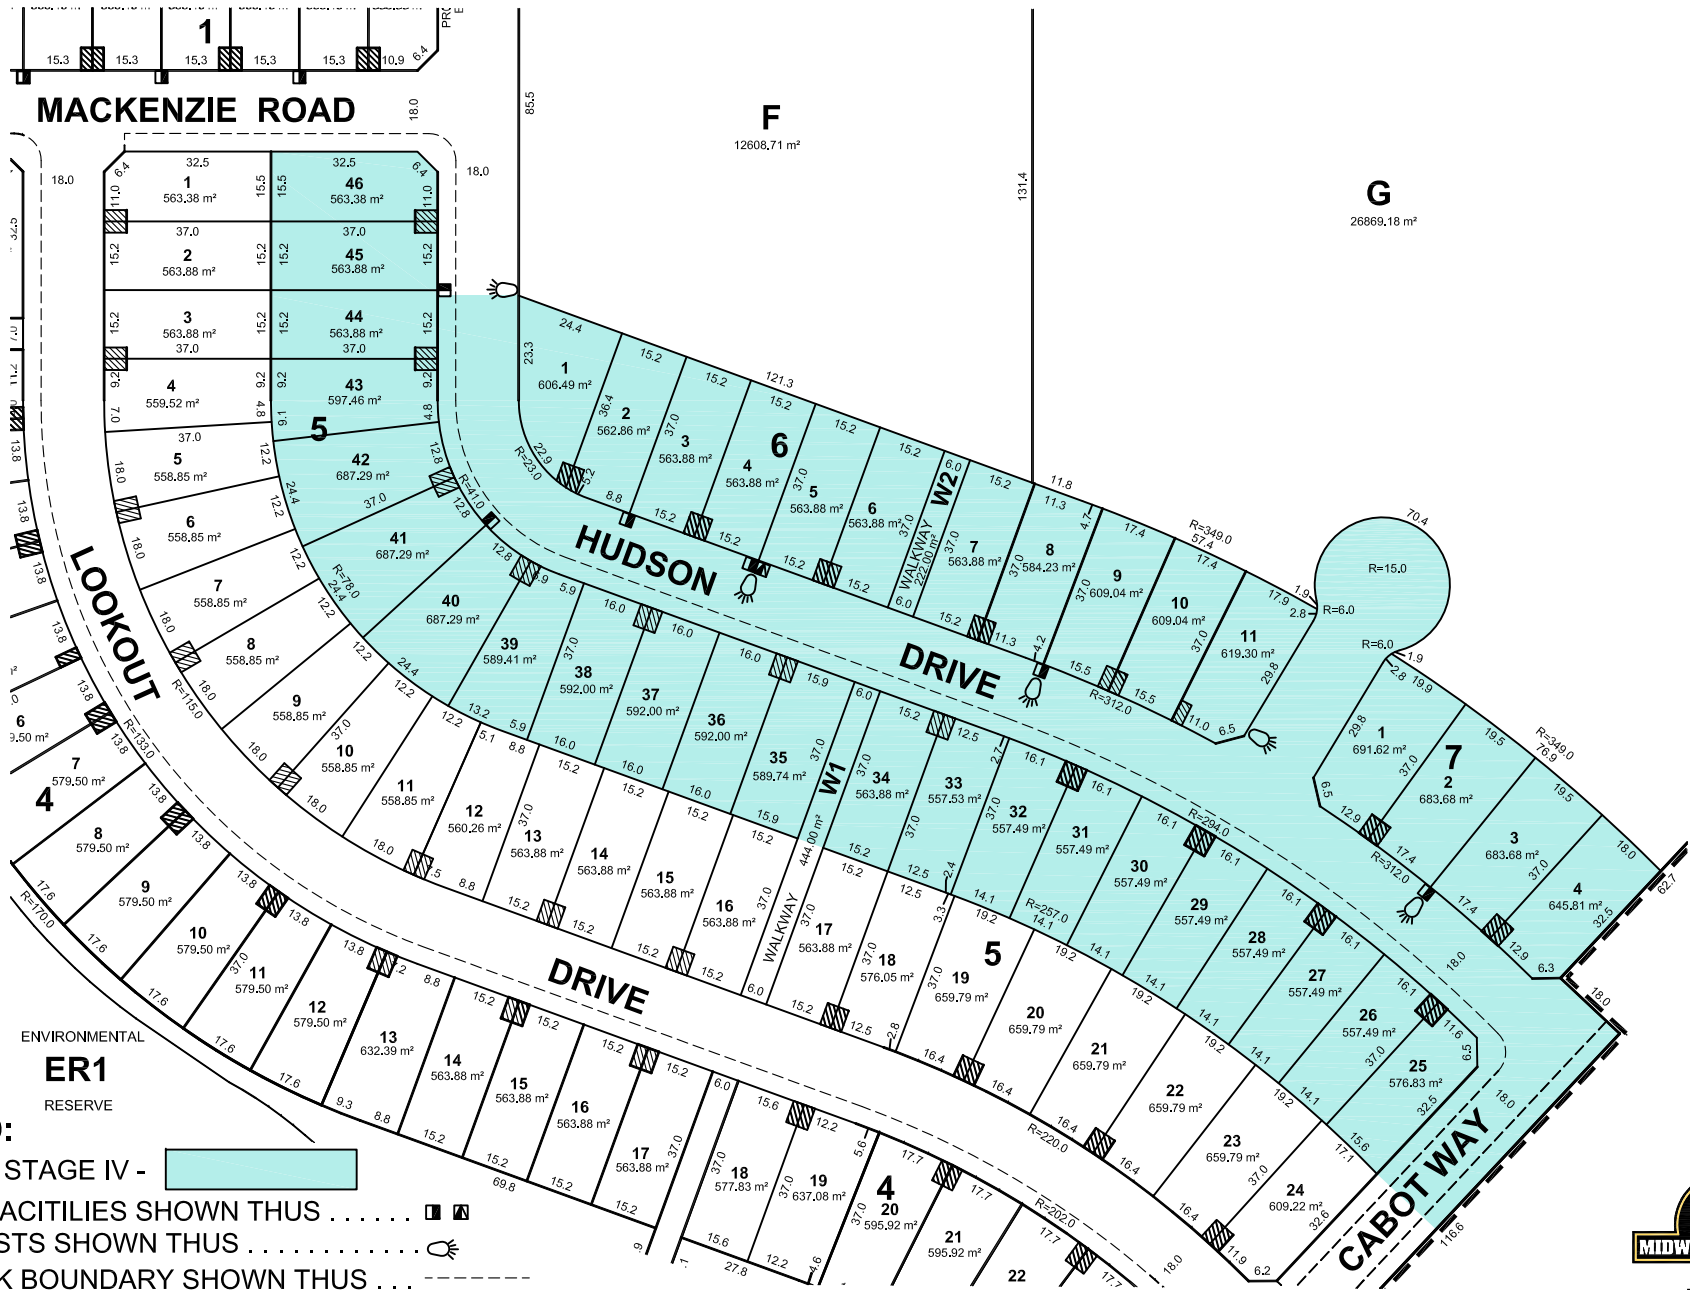

# DISCOVERY RIDGE

## PLAN OF PHASE I STAGE IV

### PILOT BUTTE, SASKATCHEWAN

DEVELOPER:

**LEGEND:**

- PHASE I - STAGE IV -
- POWER FACILITIES SHOWN THUS
- LAMP POSTS SHOWN THUS
- SIDEWALK BOUNDARY SHOWN THUS