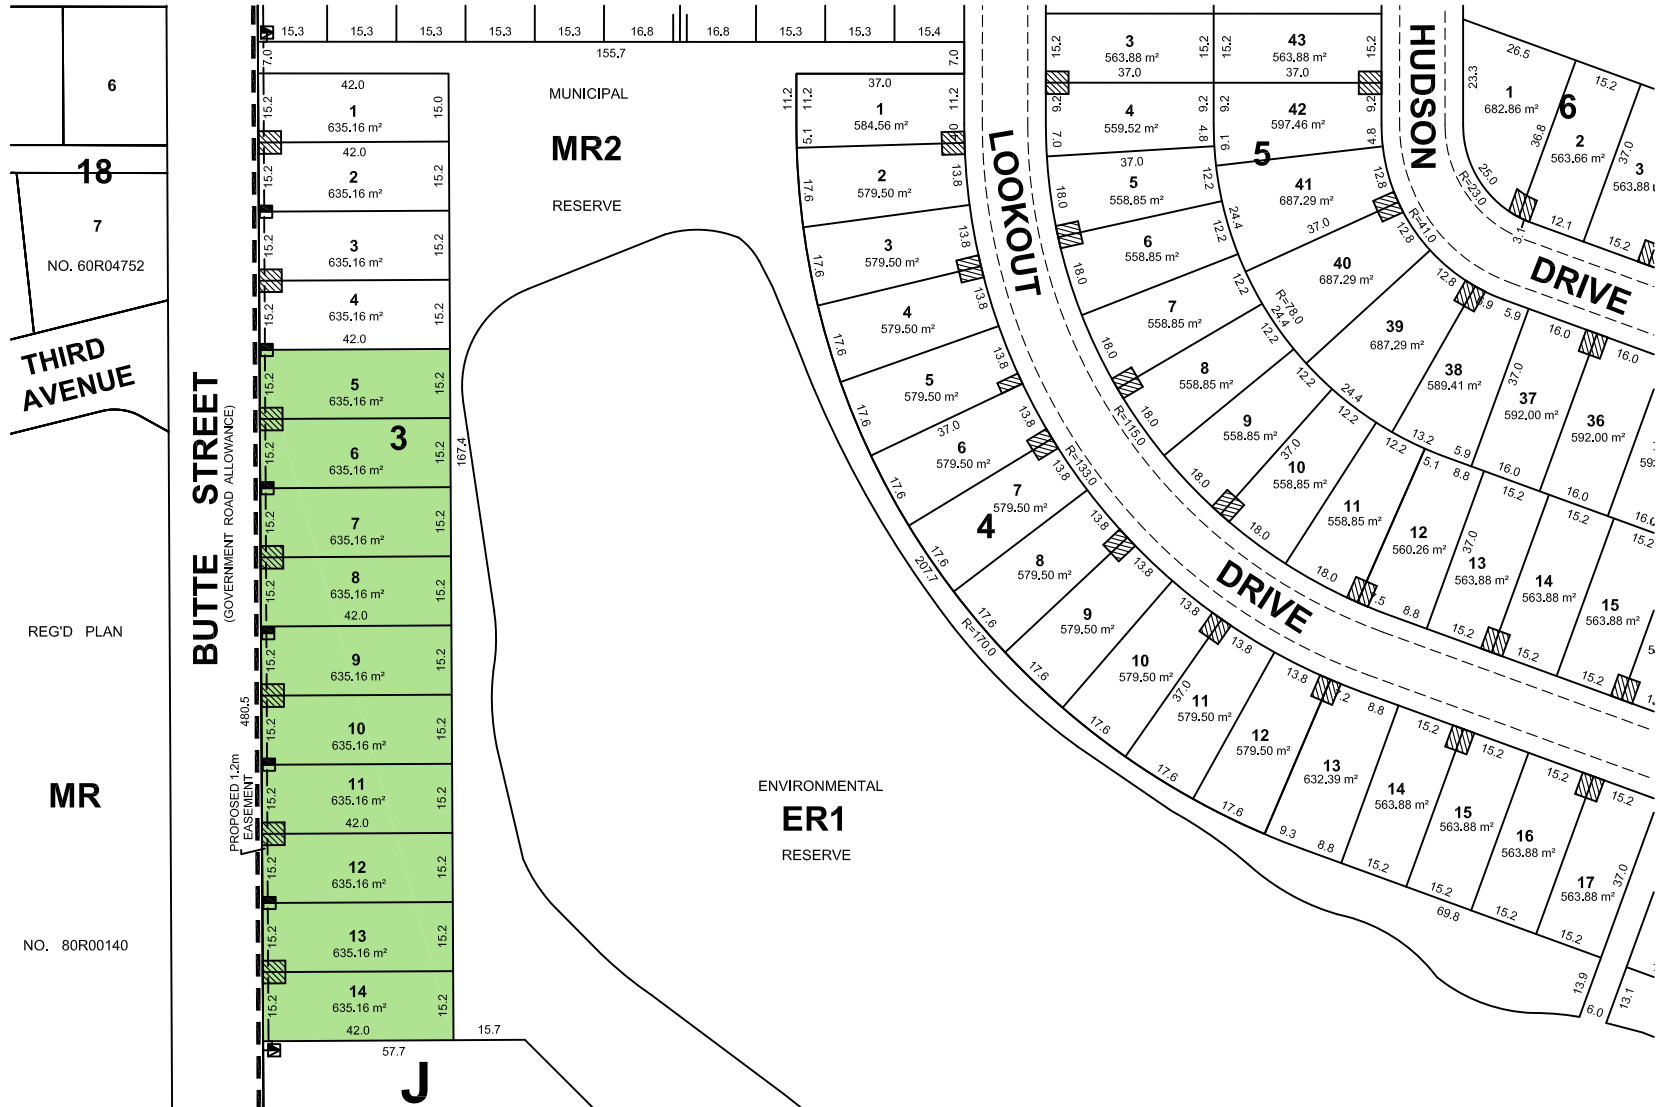

DISCOVERY RIDGE

PLAN OF PHASE I STAGE IB

PILOT BUTTE, SASKATCHEWAN

DEVELOPER:

LEGEND:

PHASE I - STAGE IB -

POWER FACILITIES SHOWN THUS

SIDEWALK BOUNDARY SHOWN THUS