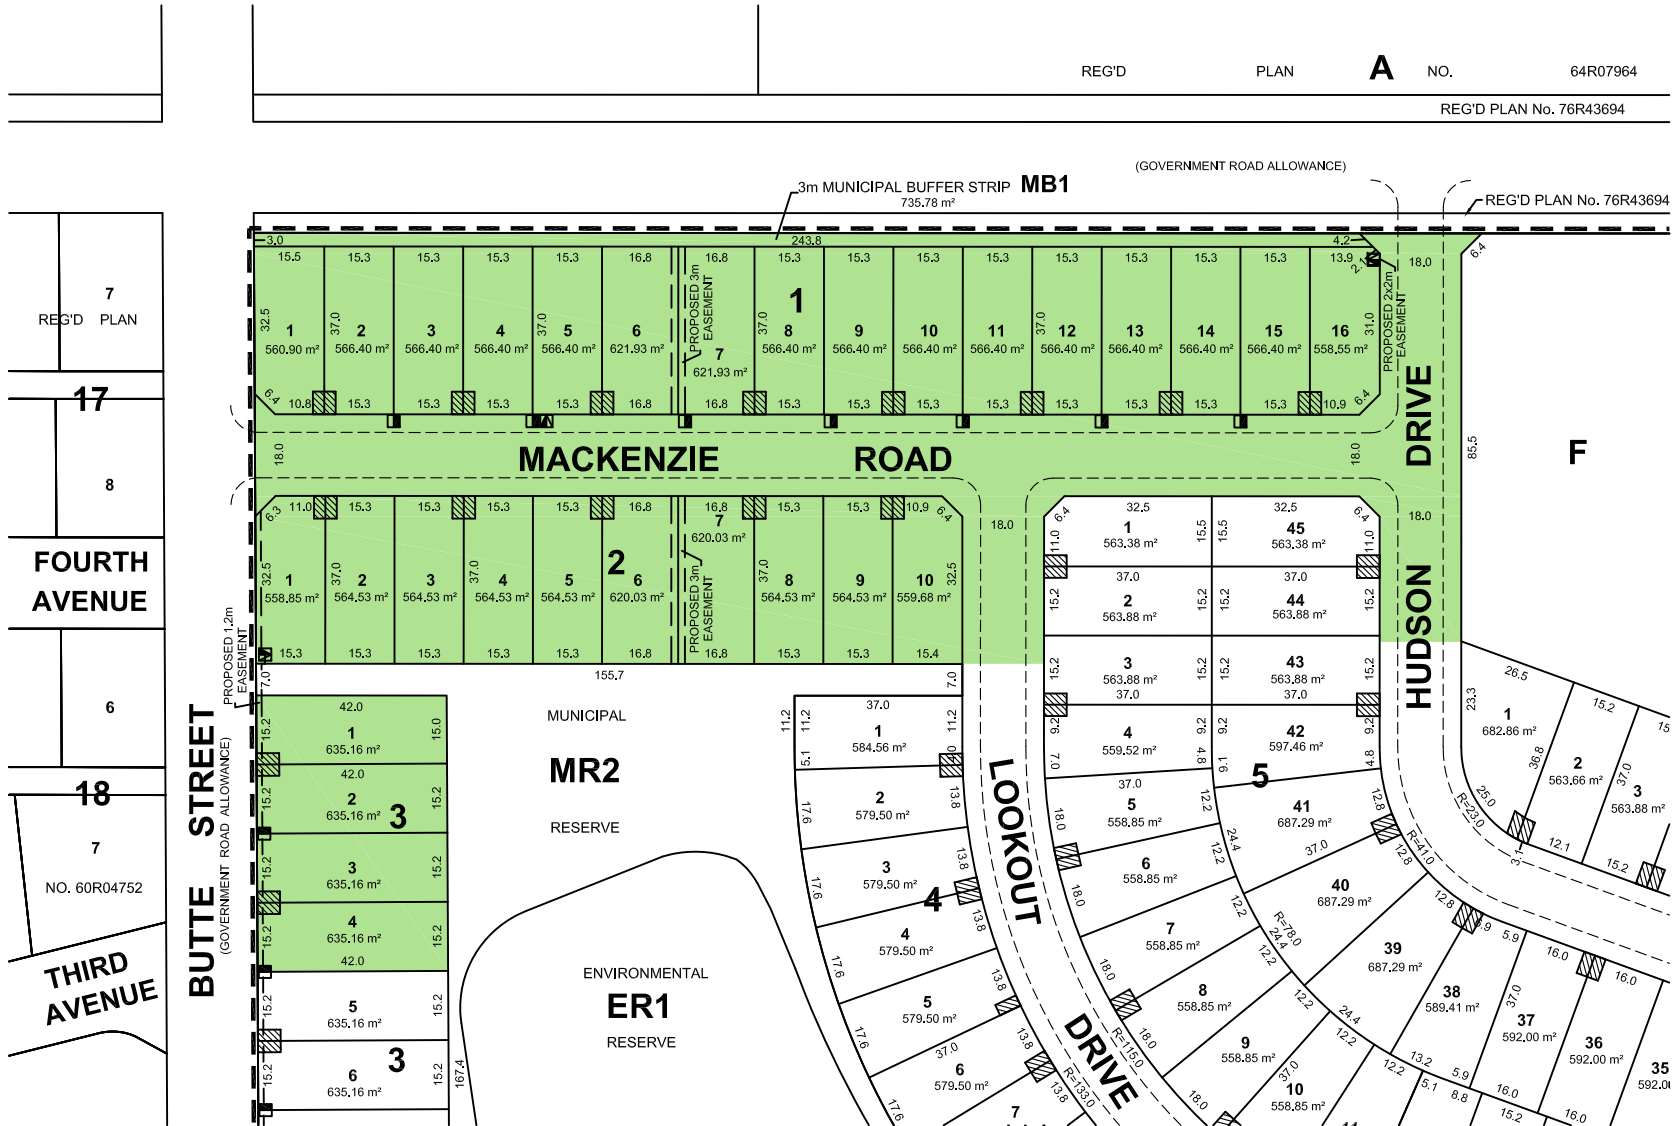

DISCOVERY RIDGE

PLAN OF PHASE I STAGE IA

PILOT BUTTE, SASKATCHEWAN

DEVELOPER:

REG'D PLAN A NO. 64R07964

REG'D PLAN No. 76R43694

LEGEND:

PHASE I - STAGE IA -

POWER FACILITIES SHOWN THUS

SIDEWALK BOUNDARY SHOWN THUS

R-0157-11